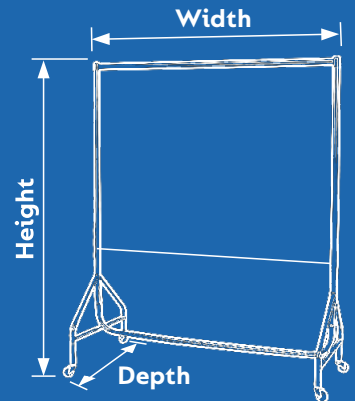

Available in 4 different widths:

- 915mm (3ft)
- 1220mm (4ft)
- 1525mm (5ft)
- 1830mm (6ft)

Height = 1550mm / 2000mm

Depth = 550mm

The TechPPE Mobile Divider Screen allows for face-to-face interactions to continue whilst ensuring the safety of both staff and patients/customers by providing a physical barrier.